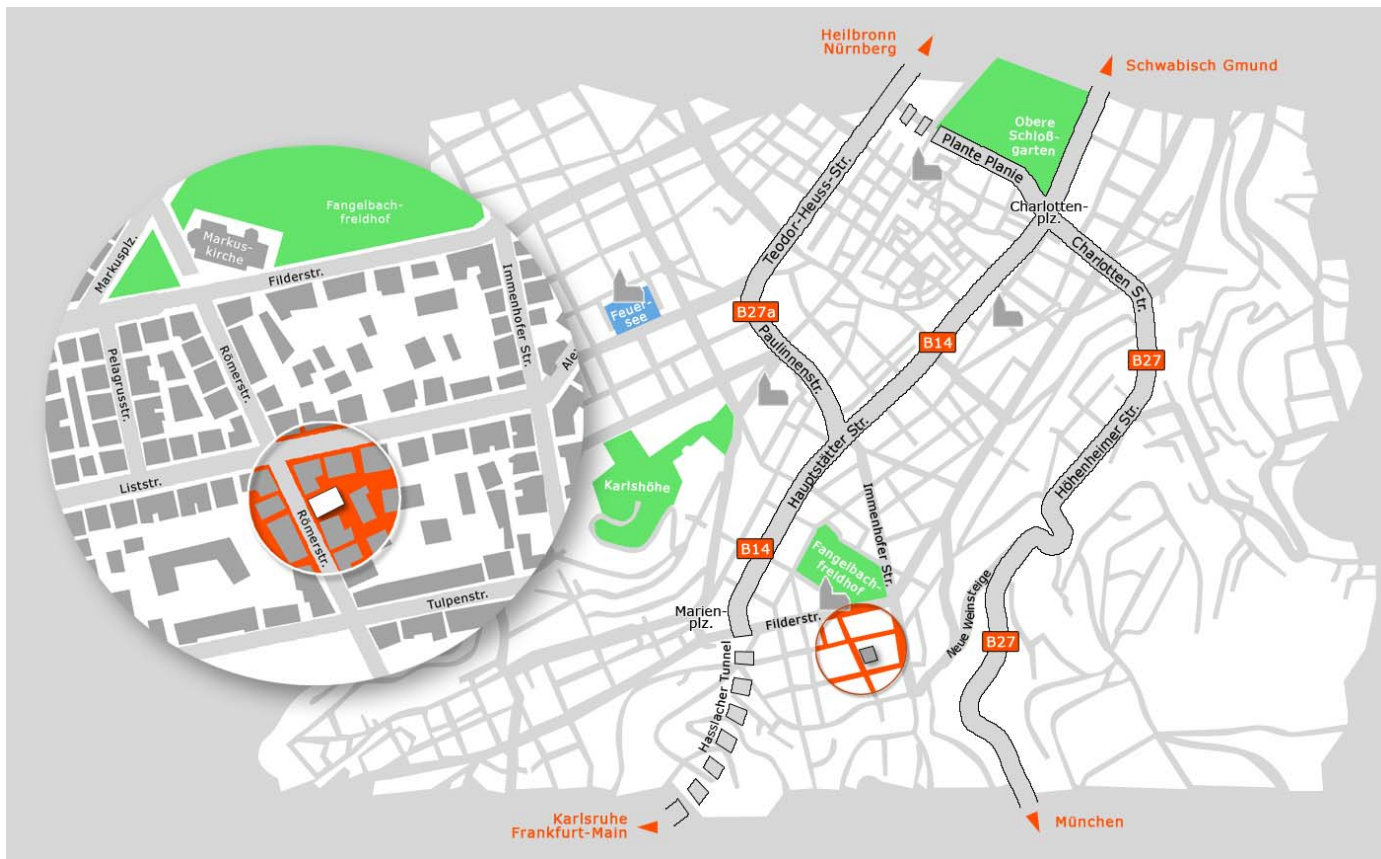

roemerstrasse 65
70180 stuttgart

tel: +49 711 60 37 16
fax: +49 711 60 37 78
e-mail: mail@sp-id.de
web: www.sp-id.de

SCHIENBEIN_PIER + PARTNER

interior
architecture

Directions

From direction of Karlsruhe

A 8 ⇒ direction München
till motorway intersection Stuttgart
exit 51 ⇒ **A 831** (direction Stuttgart
Zentrum) changes into **B 14**
exit to **B 14** ⇒ **Stuttgart Süd**
after the tunnel (Heslacher Tunnel) at
the street light turn **right** ⇒
Filderstraße
turn **right** by the 3rd intersection ⇒
Römerstraße

Römerstraße 65, on the right hand

From direction of Heilbronn

A 81 ⇒ Stuttgart
exit 17 ⇒ **B 10** (direction Stuttgart
Zentrum)
change from **B 10** to **B 27** direction
Stuttgart Zentrum
follow the street, it changes later into
B 27a
on the bridge Paulinenbrücke turn
right ⇒ direction Stuttgart Süd
at the street light turn **left**
at the next street light turn **right** ⇒
Immenhoferstrasse
after the gas station turn **right** ⇒
Tulpenstraße
turn **right** by the next intersection ⇒
Römerstraße

Römerstraße 65, on the right hand

From direction of München

A 8 ⇒ Stuttgart
till motorway intersection Stuttgarter
Kreuz
exit 52b ⇒ Stuttgart Zentrum
further as from direction of Tübingen

From direction of Tübingen

B 27 ⇒ Stuttgart
Degerloch ⇒ Stadtmitte
Weinsteige, follow the left lane
on the next street light turn **left** ⇒
Neue Weinsteige
on the next street light turn **left** ⇒
Zellerstraße
follow the street and turn **right** ⇒
Immenhoferstraße
turn **left** by the next intersection (at
gas station) ⇒ Tulpenstraße
turn **right** by the next intersection ⇒
Römerstraße